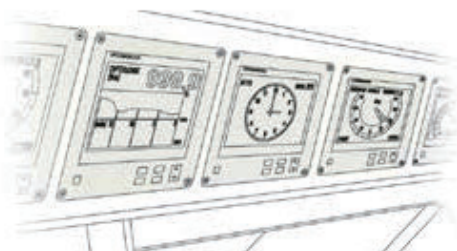

Up to 10 displays can be connected with a daisy chain cable. The display brilliance of all units connected can be centrally controlled from 1 dimmer controller.

RD-50

- ▶ **High-contrast 8.4-inch color LCD**
- ▶ **Digital/graph/analog displays available**
- ▶ **Display orientation of up to 4-way split screen**
- ▶ **Viewable under the direct sunlight at wing console**
- ▶ **Adjustable display background color for use in both daytime and night time**

▶ **Red LED display**

- ▶ **Up to 10 displays can be connected with a daisy chain cable**
- ▶ **Display brilliance can be collectively controlled from one dimmer controller under the daisy chain connection**

RD-20

■ Suggestion for installation

● Overhead console

● Desktop

The RD-20/50 can be mounted on the overhead console as well as on the desktop. Both units come with an optional bracket for desktop mounting. The RD-50 can also be installed overboard with the optional waterproof box.