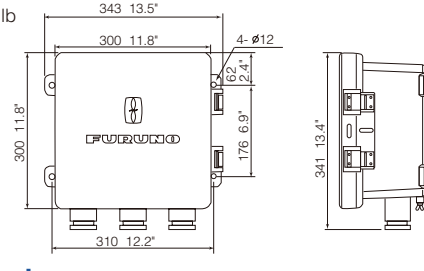

Waterproof Box (for RD-50)

DS-605

9.6 kg 21.2 lb

Remote Display (Flush mount)

RD-50

2.1 kg 4.62 lb

Remote Display (with an optional bracket)

RD-50