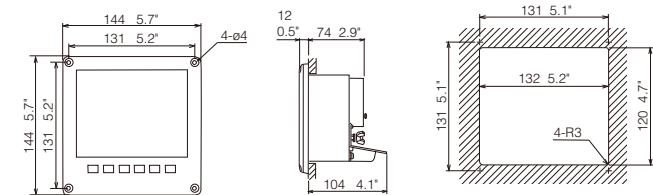

Remote Display (Flush mount)

RD-20

0.8 kg 1.76 lb