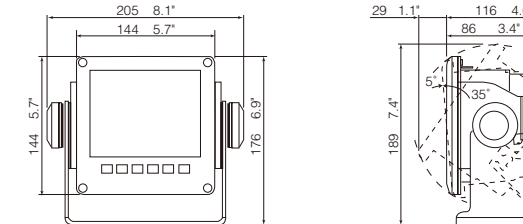

3.3 kg 7.28 lb

Remote Display (Flush mount)

RD-20

0.8 kg 1.76 lb

Remote Display (with an optional bracket)

RD-20

1.3 kg 2.87 lb

Remote Controller