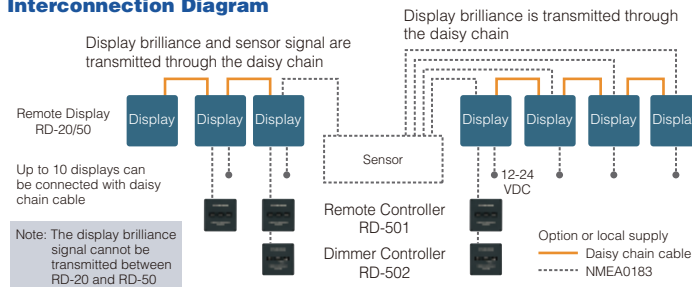

RD-20

RD-50

RD-50 Data to be displayed

Digital display

- Ship speed kn, km/h, m/s
- Heading (HDG) deg
- Course (COG) deg
- Actual / Ordered rudder angle deg
- Depth m, ft, fm
- Total distance NM, km
- Trip distance NM, km
- Water temperature °C, °F
- Rate of turn (ROT) deg/min
- Wind Direction deg
- / Speed kn, km/h, m/s, mph
- Propeller pitch %
- Engine revolutions rpm
- Shaft revolutions rpm
- Time
- Latitude and Longitude
- Destination
- 1/2/3-axes ship speed

Graph display

- Water temperature °C, °F
- Depth m, ft, fm

RD-20 Data to be displayed

- Ship speed kn, km/h, m/s
- Heading (HDG) deg
- Course (COG) deg
- Actual / Ordered rudder angle deg
- Depth m, ft, fm
- Total distance NM, km
- Trip distance NM, km
- Water temperature °C, °F
- Rate of turn (ROT) deg/min
- Wind Direction deg
- / Speed kn, km/h, m/s, mph
- Engine revolutions rpm
- Propeller pitch %
- Shaft revolutions rpm

SPECIFICATIONS

Model	RD-20	RD-50
Product Name	REMOTE DISPLAY	
Display	Red LED	8.4-inch color LCD
Power Supply		
Remote Display (RD-20/50)	DC 12-24 V	DC 12-24 V
Remote Controller (RD-501)		DC 5 V
Dimmer Controller (RD-502)		DC 5 V
Environment		
Temperature	-15°C~+55°C	-25°C~+55°C
Waterproofing	Display	Front: IP22 Back: IP22
	Flush mount	Front: IP66 Back: IP22
	Wall mount (with Waterproof Box)	Front: IP66 Back: IP66
	Remote Controller (RD-501)	Front: IP22 Back: IP20
Dimmer Controller (RD-502)	Front: IP22 Back: IP20	
Vibration	IEC 60945-4	

Equipment List

Standard	
Remote Display	RD-20/50
Installation Materials	
Option	
Remote Controller	RD-501
Dimmer Controller	RD-502
Waterproof Box (for RD-50)	DS-605
Bracket for desktop mounting	

Interconnection Diagram