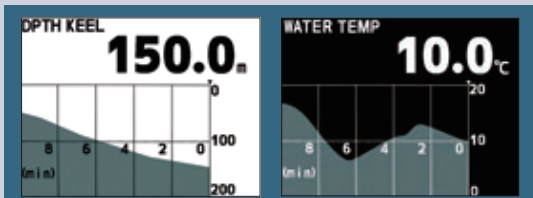

RD-20

RD-50

RD-50 Data to be displayed

Digital display

- Ship speed kn, km/h, m/s
- Heading (HDG) deg
- Course (COG) deg
- Actual / Ordered rudder angle deg
- Depth m, ft, fm
- Total distance NM, km
- Trip distance NM, km
- Water temperature °C, °F
- Rate of turn (ROT) deg/min
- Wind Direction deg
- / Speed kn, km/h, m/s, mph
- Propeller pitch %
- Engine revolutions rpm
- Shaft revolutions rpm
- Time
- Latitude and Longitude
- Destination
- 1/2/3-axes ship speed

Analog display

- Wind Direction / Speed deg
- Propeller pitch %
- Rate of turn (ROT) deg/min
- Ship speed kn, km/h, m/s
- Engine revolutions rpm
- Shaft revolutions rpm
- Actual / Ordered rudder angle deg
- Drift / HDG / COG deg
- Time

Graph display

- Water temperature °C, °F
- Depth m, ft, fm

RD-20 Data to be displayed

- Ship speed kn, km/h, m/s
- Heading (HDG) deg
- Course (COG) deg
- Actual / Ordered rudder angle deg
- Depth m, ft, fm
- Total distance NM, km
- Trip distance NM, km
- Water temperature °C, °F
- Rate of turn (ROT) deg/min
- Wind Direction deg
- / Speed kn, km/h, m/s, mph
- Engine revolutions rpm
- Propeller pitch %
- Shaft revolutions rpm