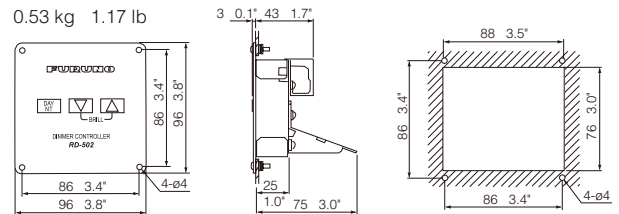

RD-501

0.53 kg 1.17 lb

Dimmer Controller

RD-502

0.53 kg 1.17 lb

All brand and product names are registered trademarks, trademarks or service marks of their respective holders.

SPECIFICATIONS SUBJECT TO CHANGE WITHOUT NOTICE