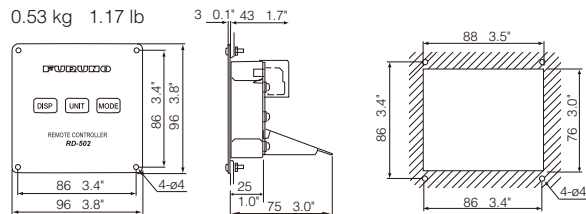

Remote Controller

RD-501

0.53 kg 1.17 lb