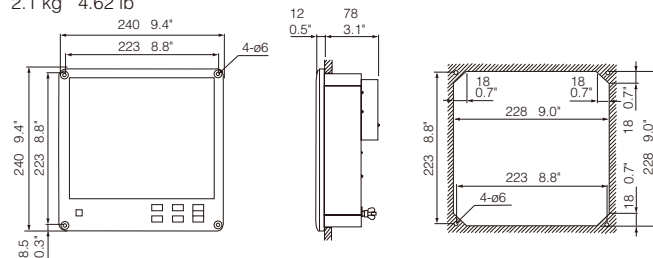

Waterproof Box (for RD-50)

DS-605

9.6 kg 21.2 lb

Remote Display (Flush mount)

RD-50

2.1 kg 4.62 lb

Remote Display (with an optional bracket)

RD-50

3.3 kg 7.28 lb

Remote Display (Flush mount)

RD-20

0.8 kg 1.76 lb

Remote Display (with an optional bracket)

RD-20

1.3 kg 2.87 lb

Remote Controller