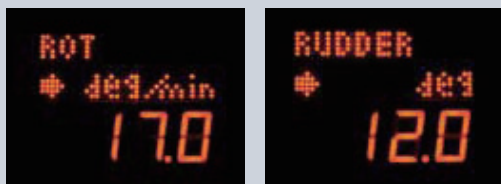

RD-20

RD-50

RD-50 Data to be displayed

Digital display

- Ship speed kn, km/h, m/s
- Heading (HDG) deg
- Course (COG) deg
- Actual / Ordered rudder angle deg
- Depth m, ft, fm
- Total distance NM, km
- Trip distance NM, km
- Water temperature °C, °F
- Rate of turn (ROT) deg/min
- Wind Direction deg
- / Speed kn, km/h, m/s, mph
- Propeller pitch %
- Engine revolutions rpm
- Shaft revolutions rpm
- Time
- Latitude and Longitude
- Destination
- 1/2/3-axes ship speed

Analog display

- Wind Direction / Speed deg
- Propeller pitch %
- Rate of turn (ROT) deg/min
- Ship speed kn, km/h, m/s
- Engine revolutions rpm
- Shaft revolutions rpm
- Actual / Ordered rudder angle deg
- Drift / HDG / COG deg
- Time

Graph display

- Water temperature °C, °F
- Depth m, ft, fm

RD-20 Data to be displayed

- Ship speed kn, km/h, m/s
- Heading (HDG) deg
- Course (COG) deg
- Actual / Ordered rudder angle deg
- Depth m, ft, fm
- Total distance NM, km
- Trip distance NM, km
- Water temperature °C, °F
- Rate of turn (ROT) deg/min
- Wind Direction deg
- / Speed kn, km/h, m/s, mph
- Engine revolutions rpm
- Propeller pitch %
- Shaft revolutions rpm