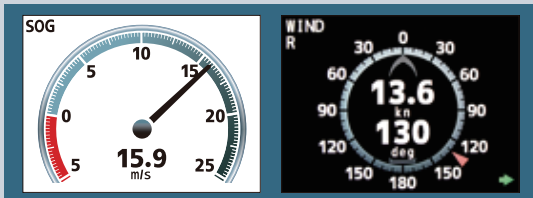

RD-20

RD-50

RD-50 Data to be displayed

Digital display

- Ship speed kn, km/h, m/s
- Heading (HDG) deg
- Course (COG) deg
- Actual / Ordered rudder angle deg
- Depth m, ft, fm
- Total distance NM, km
- Trip distance NM, km
- Water temperature °C, °F
- Rate of turn (ROT) deg/min
- Wind Direction deg
- / Speed kn, km/h, m/s, mph
- Propeller pitch %
- Engine revolutions rpm
- Shaft revolutions rpm
- Time
- Latitude and Longitude
- Destination
- 1/2/3-axes ship speed

Analog display

- Wind Direction / Speed deg
- Propeller pitch %
- Rate of turn (ROT) deg/min
- Ship speed kn, km/h, m/s
- Engine revolutions rpm
- Shaft revolutions rpm
- Actual / Ordered rudder angle deg
- Drift / HDG / COG deg
- Time

Graph display

- Water temperature °C, °F
- Depth m, ft, fm

RD-20 Data to be displayed

- Ship speed kn, km/h, m/s
- Heading (HDG) deg
- Course (COG) deg
- Actual / Ordered rudder angle deg
- Depth m, ft, fm
- Total distance NM, km
- Trip distance NM, km
- Water temperature °C, °F
- Rate of turn (ROT) deg/min
- Wind Direction deg
- / Speed kn, km/h, m/s, mph
- Engine revolutions rpm
- Propeller pitch %
- Shaft revolutions rpm