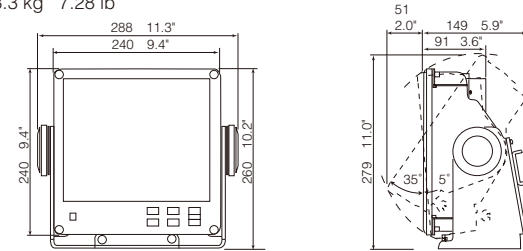

Waterproof Box (for RD-50)

DS-605

9.6 kg 21.2 lb

Remote Display (Flush mount)

RD-50

2.1 kg 4.62 lb

Remote Display (with an optional bracket)

RD-50

3.3 kg 7.28 lb

Remote Display (Flush mount)

RD-20

0.8 kg 1.76 lb

Remote Display (with an optional bracket)

RD-20

1.3 kg 2.87 lb

Remote Controller